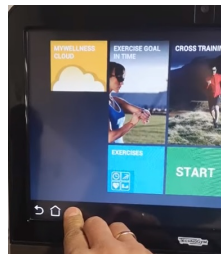

## Techno Gym

3,6,9, enter. Password for settings is 2501, Password for Miles / KM 2604

2406 settings for unity

For Touch-Screen Consoles;

Press and Hold your finger  
just to the right of the home  
button