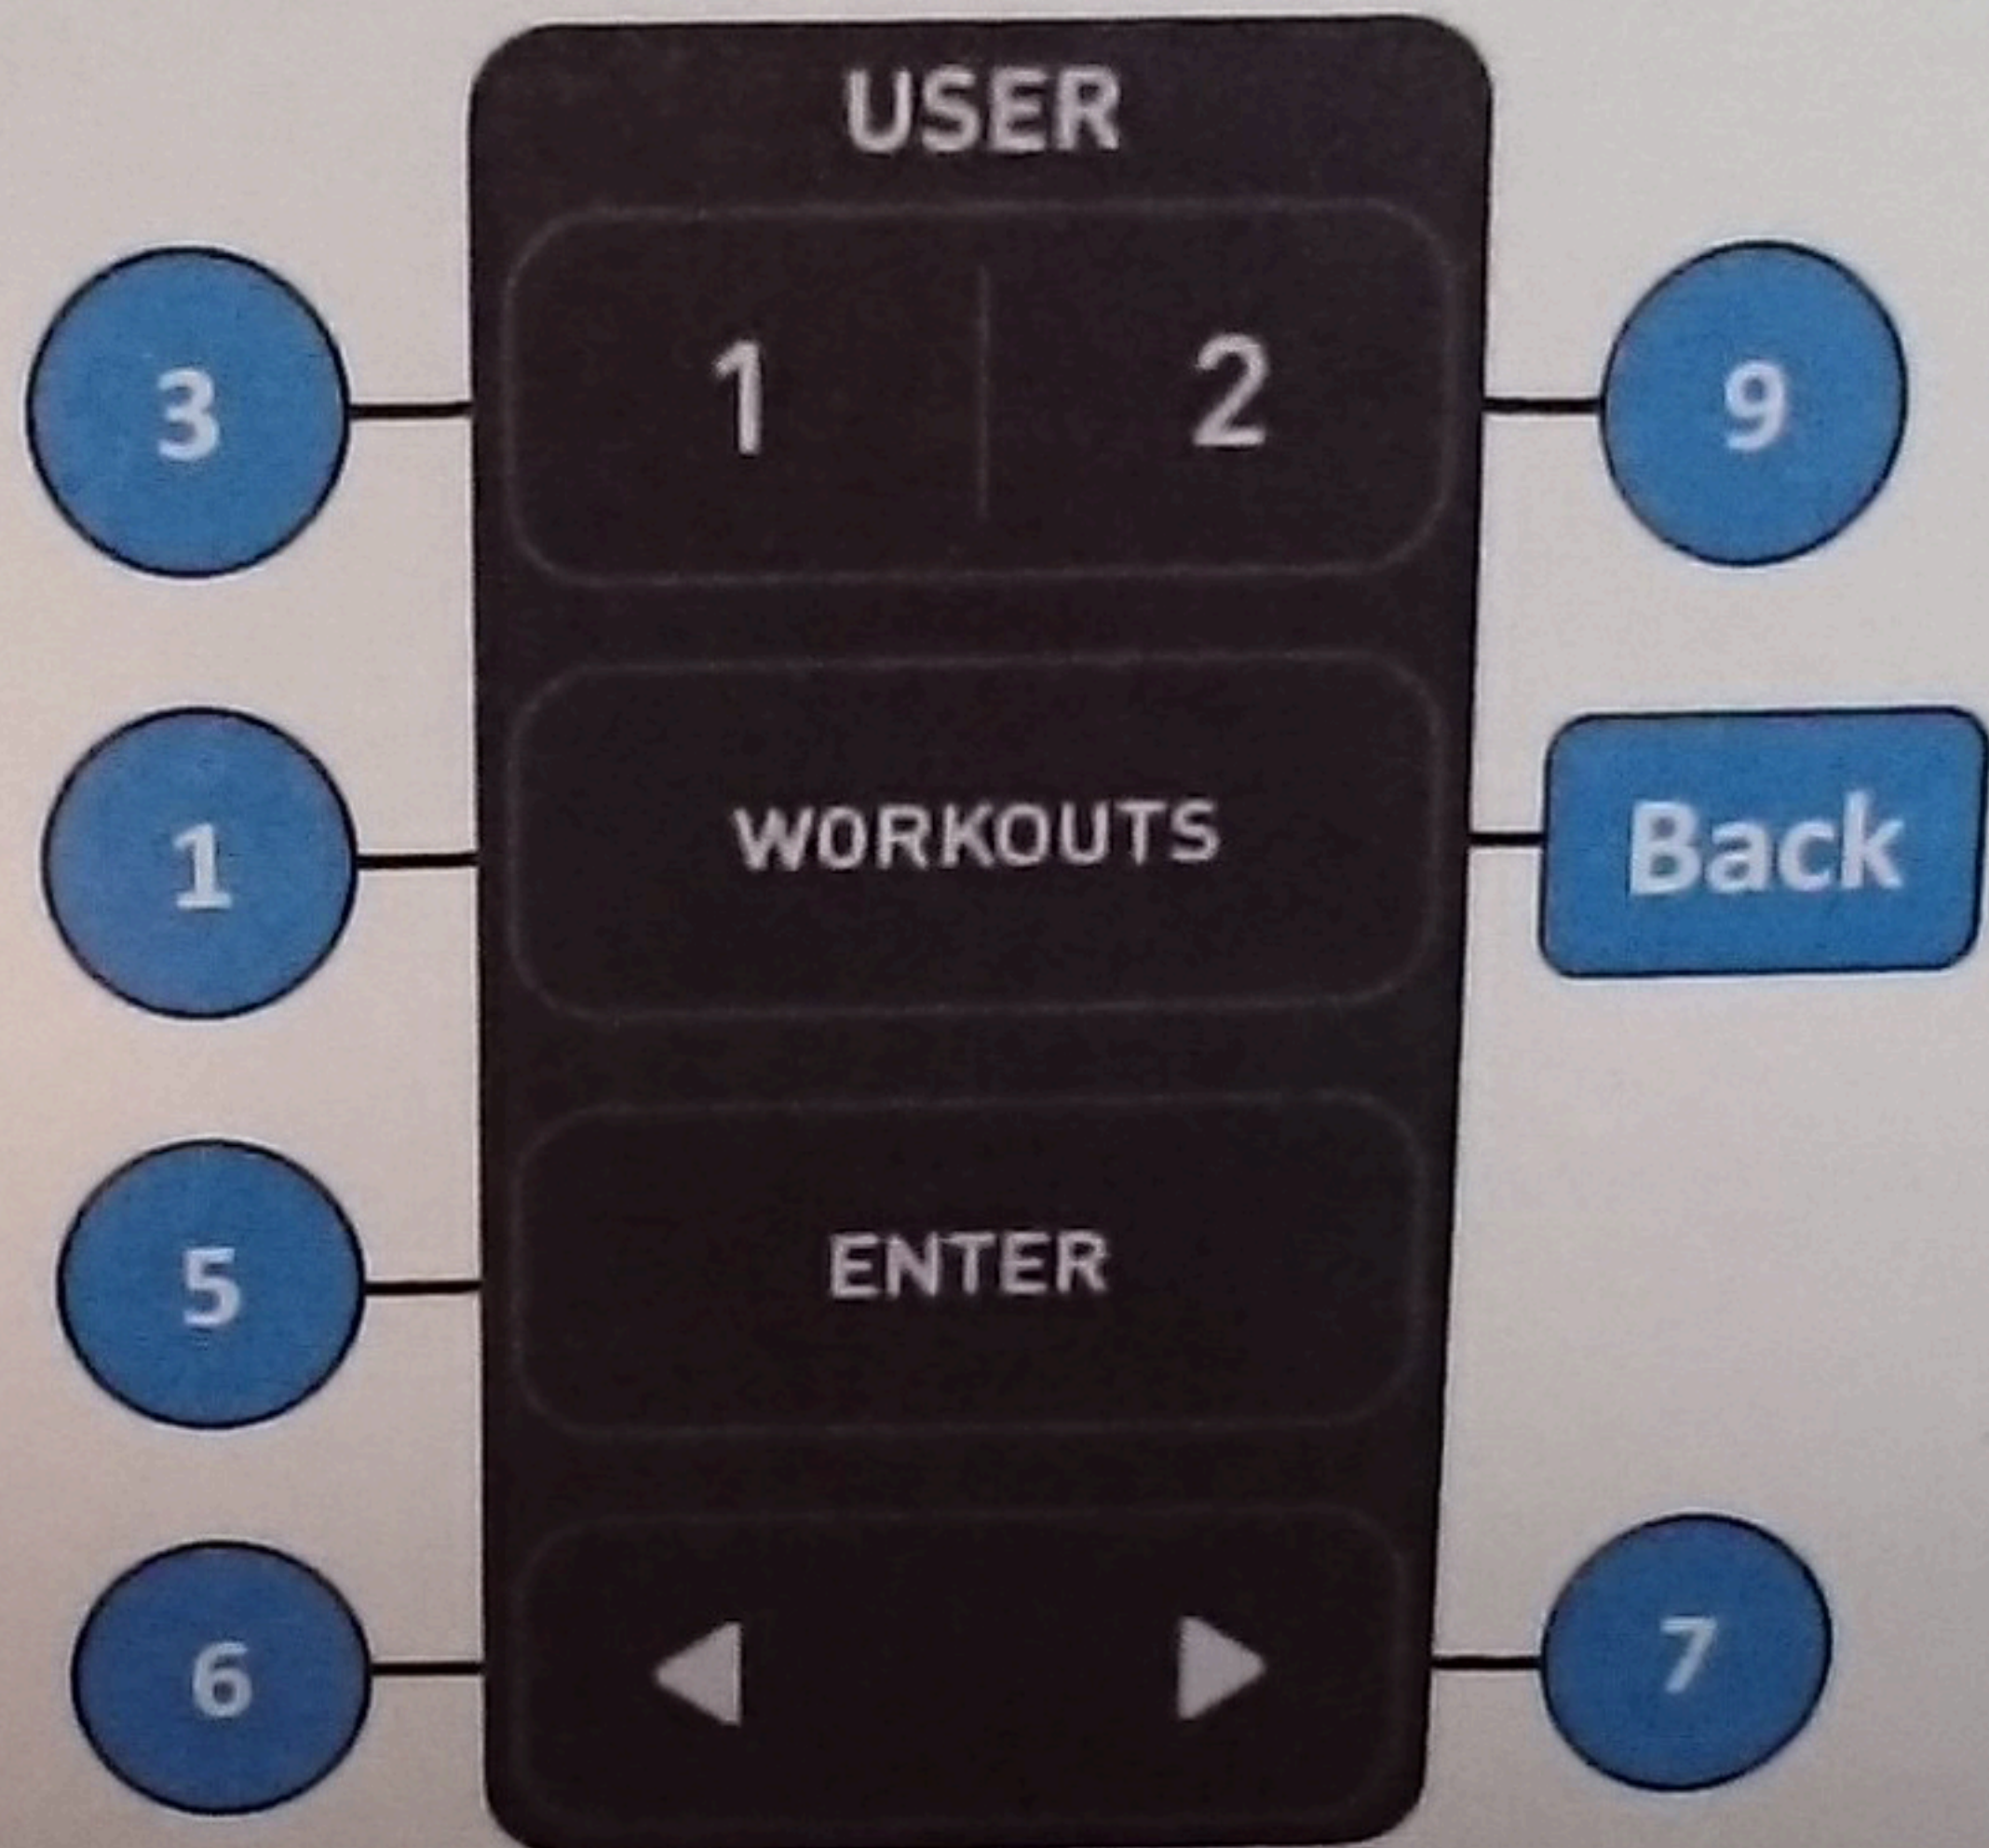

R20 Console: User Keypad Service Access

User Keypad	Access Code Digit
1	3
2	9
WORKOUTS	1 or BACK
ENTER	5
◀	6
▶	7

Hardware Validation: 51765761